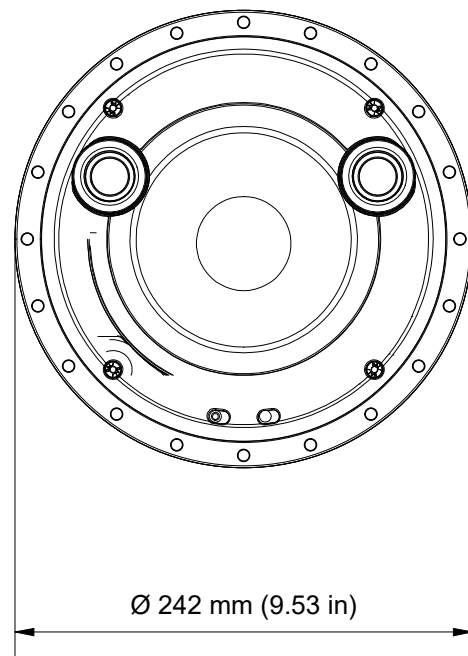

CUT-OUT DIMENSIONS

FRONT

SIDE

CEILING/WALL THICKNESS

BACK

GRILLE