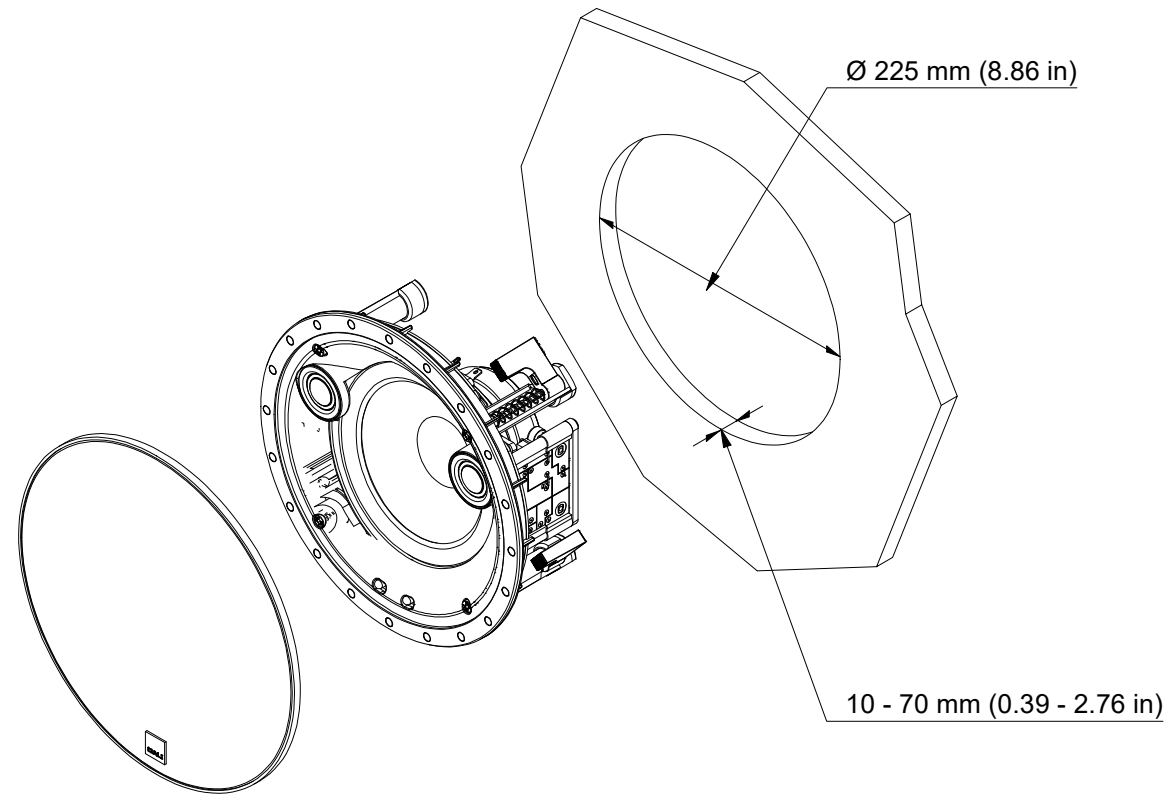

CUT-OUT DIMENSIONS

FRONT

SIDE

CEILING/WALL THICKNESS

BACK

GRILLE