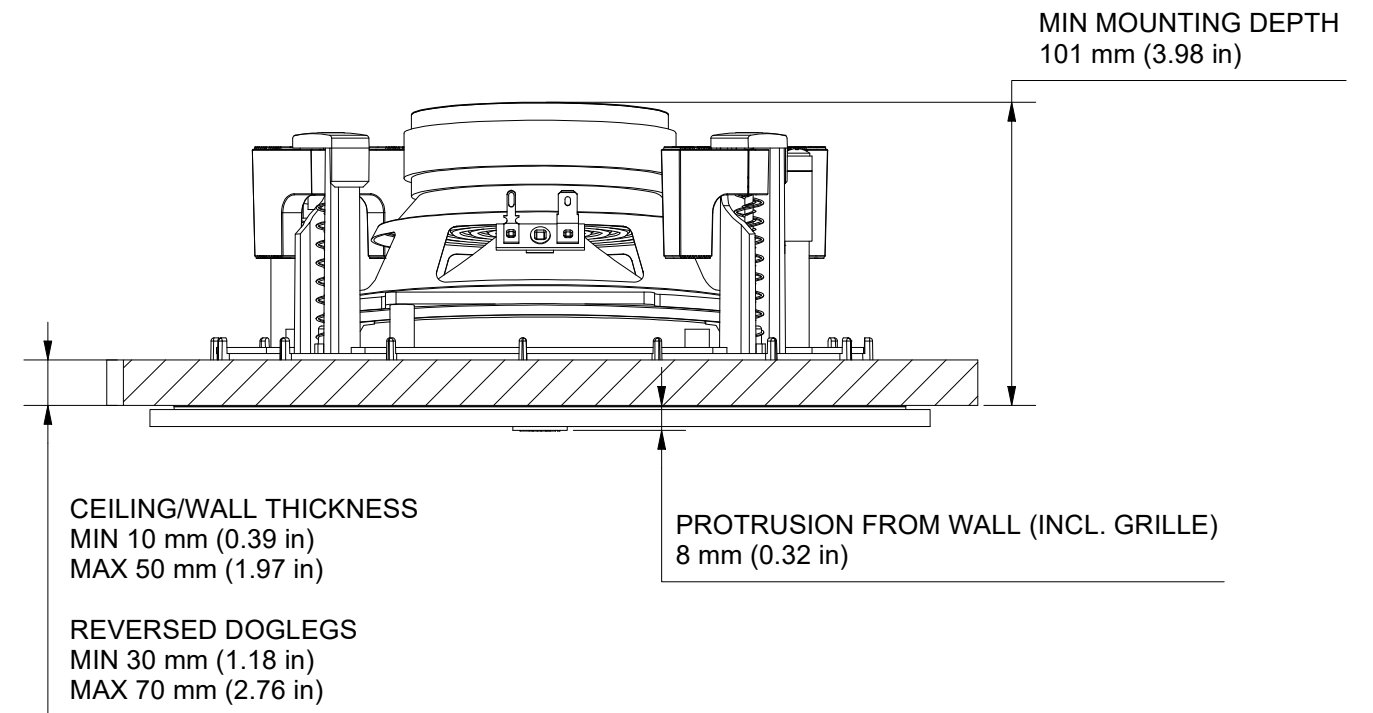

CUT-OUT DIMENSIONS

FRONT

SIDE

CEILING/WALL THICKNESS

BACK

GRILLE