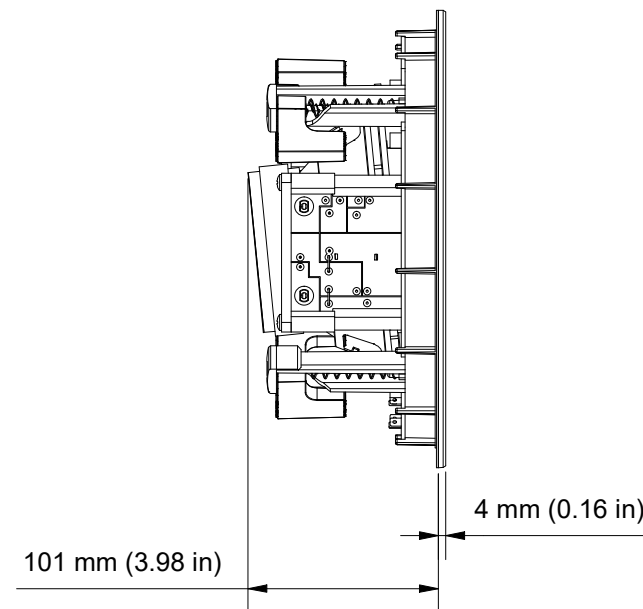

CUT-OUT DIMENSIONS

FRONT

SIDE

CEILING/WALL THICKNESS

BACK

GRILLE