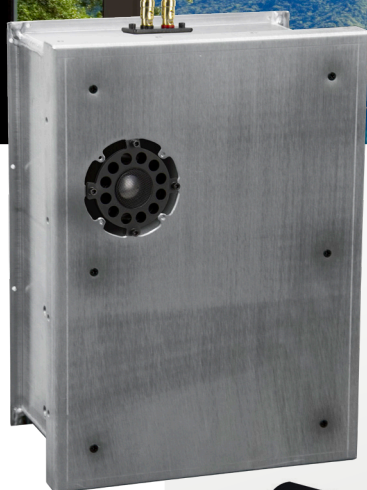

SA63-7-ENC-L SMALL APERTURE® SERIES

6.5" 3-WAY FULL-RANGE - 3" CEILING OPENING - OFFSET PORT

Size 13.62 h x 9.75 w x 6.375 d (in)
346 h x 248 w x 167 d (mm)
Freq Response 38Hz-22kHz±3dB
Impedance 4 ohms
Sensitivity 88dB 2.83V /1m
Power req. 25-125 W (Protection Limited)
Woofer (1) 6.5" (165 mm) Aluminum
Mid (1) 2" (50 mm) Aluminum
Tweeter (1) 0.75" (19 mm) Aluminum
Finishes See Trim Kit Options

- (1) 6.5" (165 mm) High Excursion Aluminum Woofer
- (1) 2" (50 mm) Aluminum Midrange
- (1) 0.75" (19 mm) Aluminum Dome Tweeter

Unlike anything you have seen or heard, James Loudspeaker has raised industry standards once again. The James Small Aperture® in-ceiling/in-wall speakers have a small 3" round or 3"x 3" square sound aperture yet pack in a full 3-way system for deep bass and wide frequency response. A seamless edge detail keeps them looking smart and modern yet discrete. The system includes a mini PowerPipe 6.5" subwoofer, 2" midrange, and ¾" dome tweeter for wide 38Hz to 22kHz response. Having a real subwoofer also allows the system to play at loud levels. Deep bass and high SPL from such a small visible opening cause a second look!

Often light fixtures are installed against or very near ceiling joists. If that is the case, in order to line up the speaker ports with the light fixtures, we need to provide the subwoofer assembly with an offset port. This port can be positioned close to the joist.

All aircraft-grade aluminum construction and modular design provide long life and is easy to service, while configurable installer protection offers the utmost reliability. The SA63-7-ENC-L has a small footprint with a 7" depth and is best suited for in-ceiling mounting. James Loudspeaker offers a wide variety of port options, even matching light fixture trims with custom matching trims.